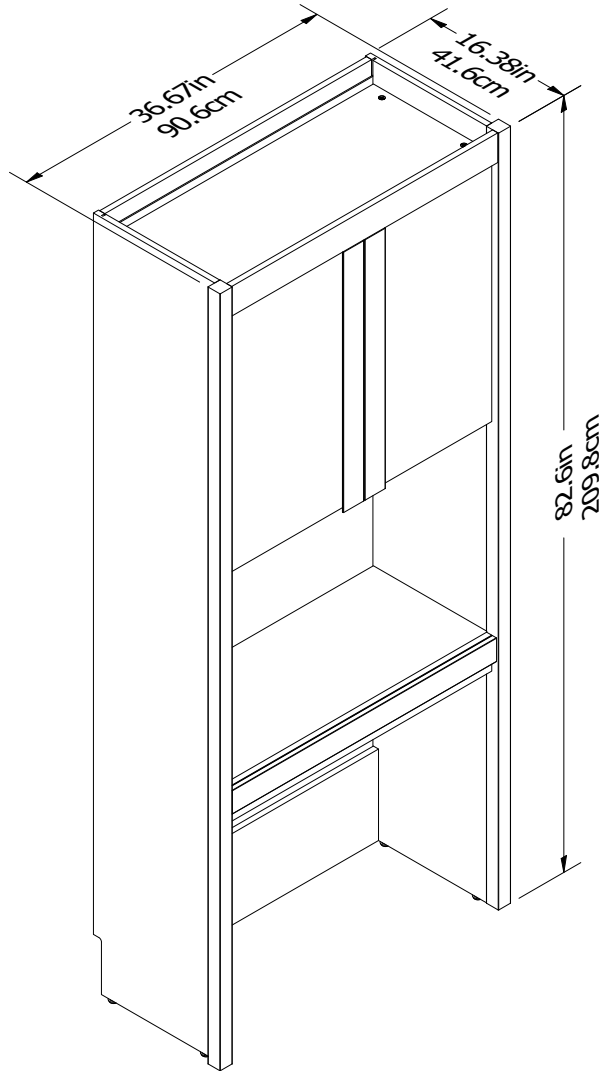

# Desk Side Cabinet

## 7853XXXCOM

Wood Breakdown:  
 PB 90% & MDF 5%  
 Total storage: 13.92 cubic feet

Overall Product Size:  
 82.6in H x 36.67in W x 16.38in D  
 209.8cm H x 90.6cm W x 41.6cm D

Load Limits:  
 Top Shelf - 10 lbs  
 Adjustable Shelf - 30 lbs  
 Fixed Shelf - 40 lbs  
 Vanity/Desk Shelf - 40 lbs  
 Drawers - 25 lbs

Interior Drawer dimensions:  
 30.7 in. (78 cm) W  
 1.9 in. (4.8 cm) H  
 12.4 in. (31.4 cm) D  
 0.42 cubic feet each storage area

Maximum Weight Capacities  
 Unit Weight: 138.5 lbs. (62.95kg)