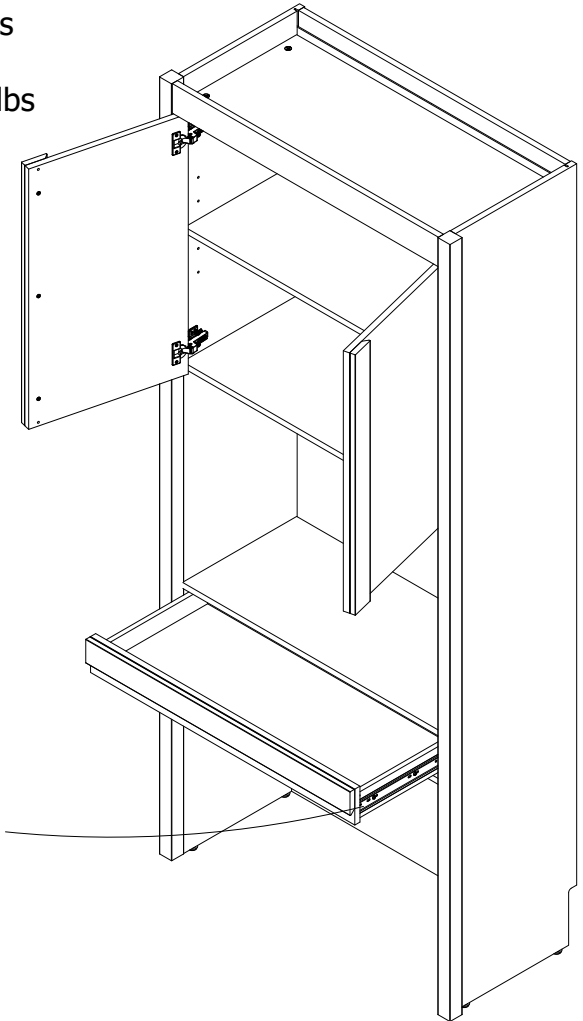

# Desk Side Cabinet

## 7853XXXCOM

Wood Breakdown:  
 PB 90% & MDF 5%  
 Total storage: 13.92 cubic feet

Overall Product Size:  
 82.6in H x 36.67in W x 16.38in D  
 209.8cm H x 90.6cm W x 41.6cm D

Load Limits:  
 Top Shelf - 10 lbs  
 Adjustable Shelf - 30 lbs  
 Fixed Shelf - 40 lbs  
 Vanity/Desk Shelf - 40 lbs  
 Drawers - 25 lbs

Interior Drawer dimensions:  
 30.7 in. (78 cm) W  
 1.9 in. (4.8 cm) H  
 12.4 in. (31.4 cm) D  
 0.42 cubic feet each storage area

Maximum Weight Capacities  
 Unit Weight: 138.5 lbs. (62.95kg)